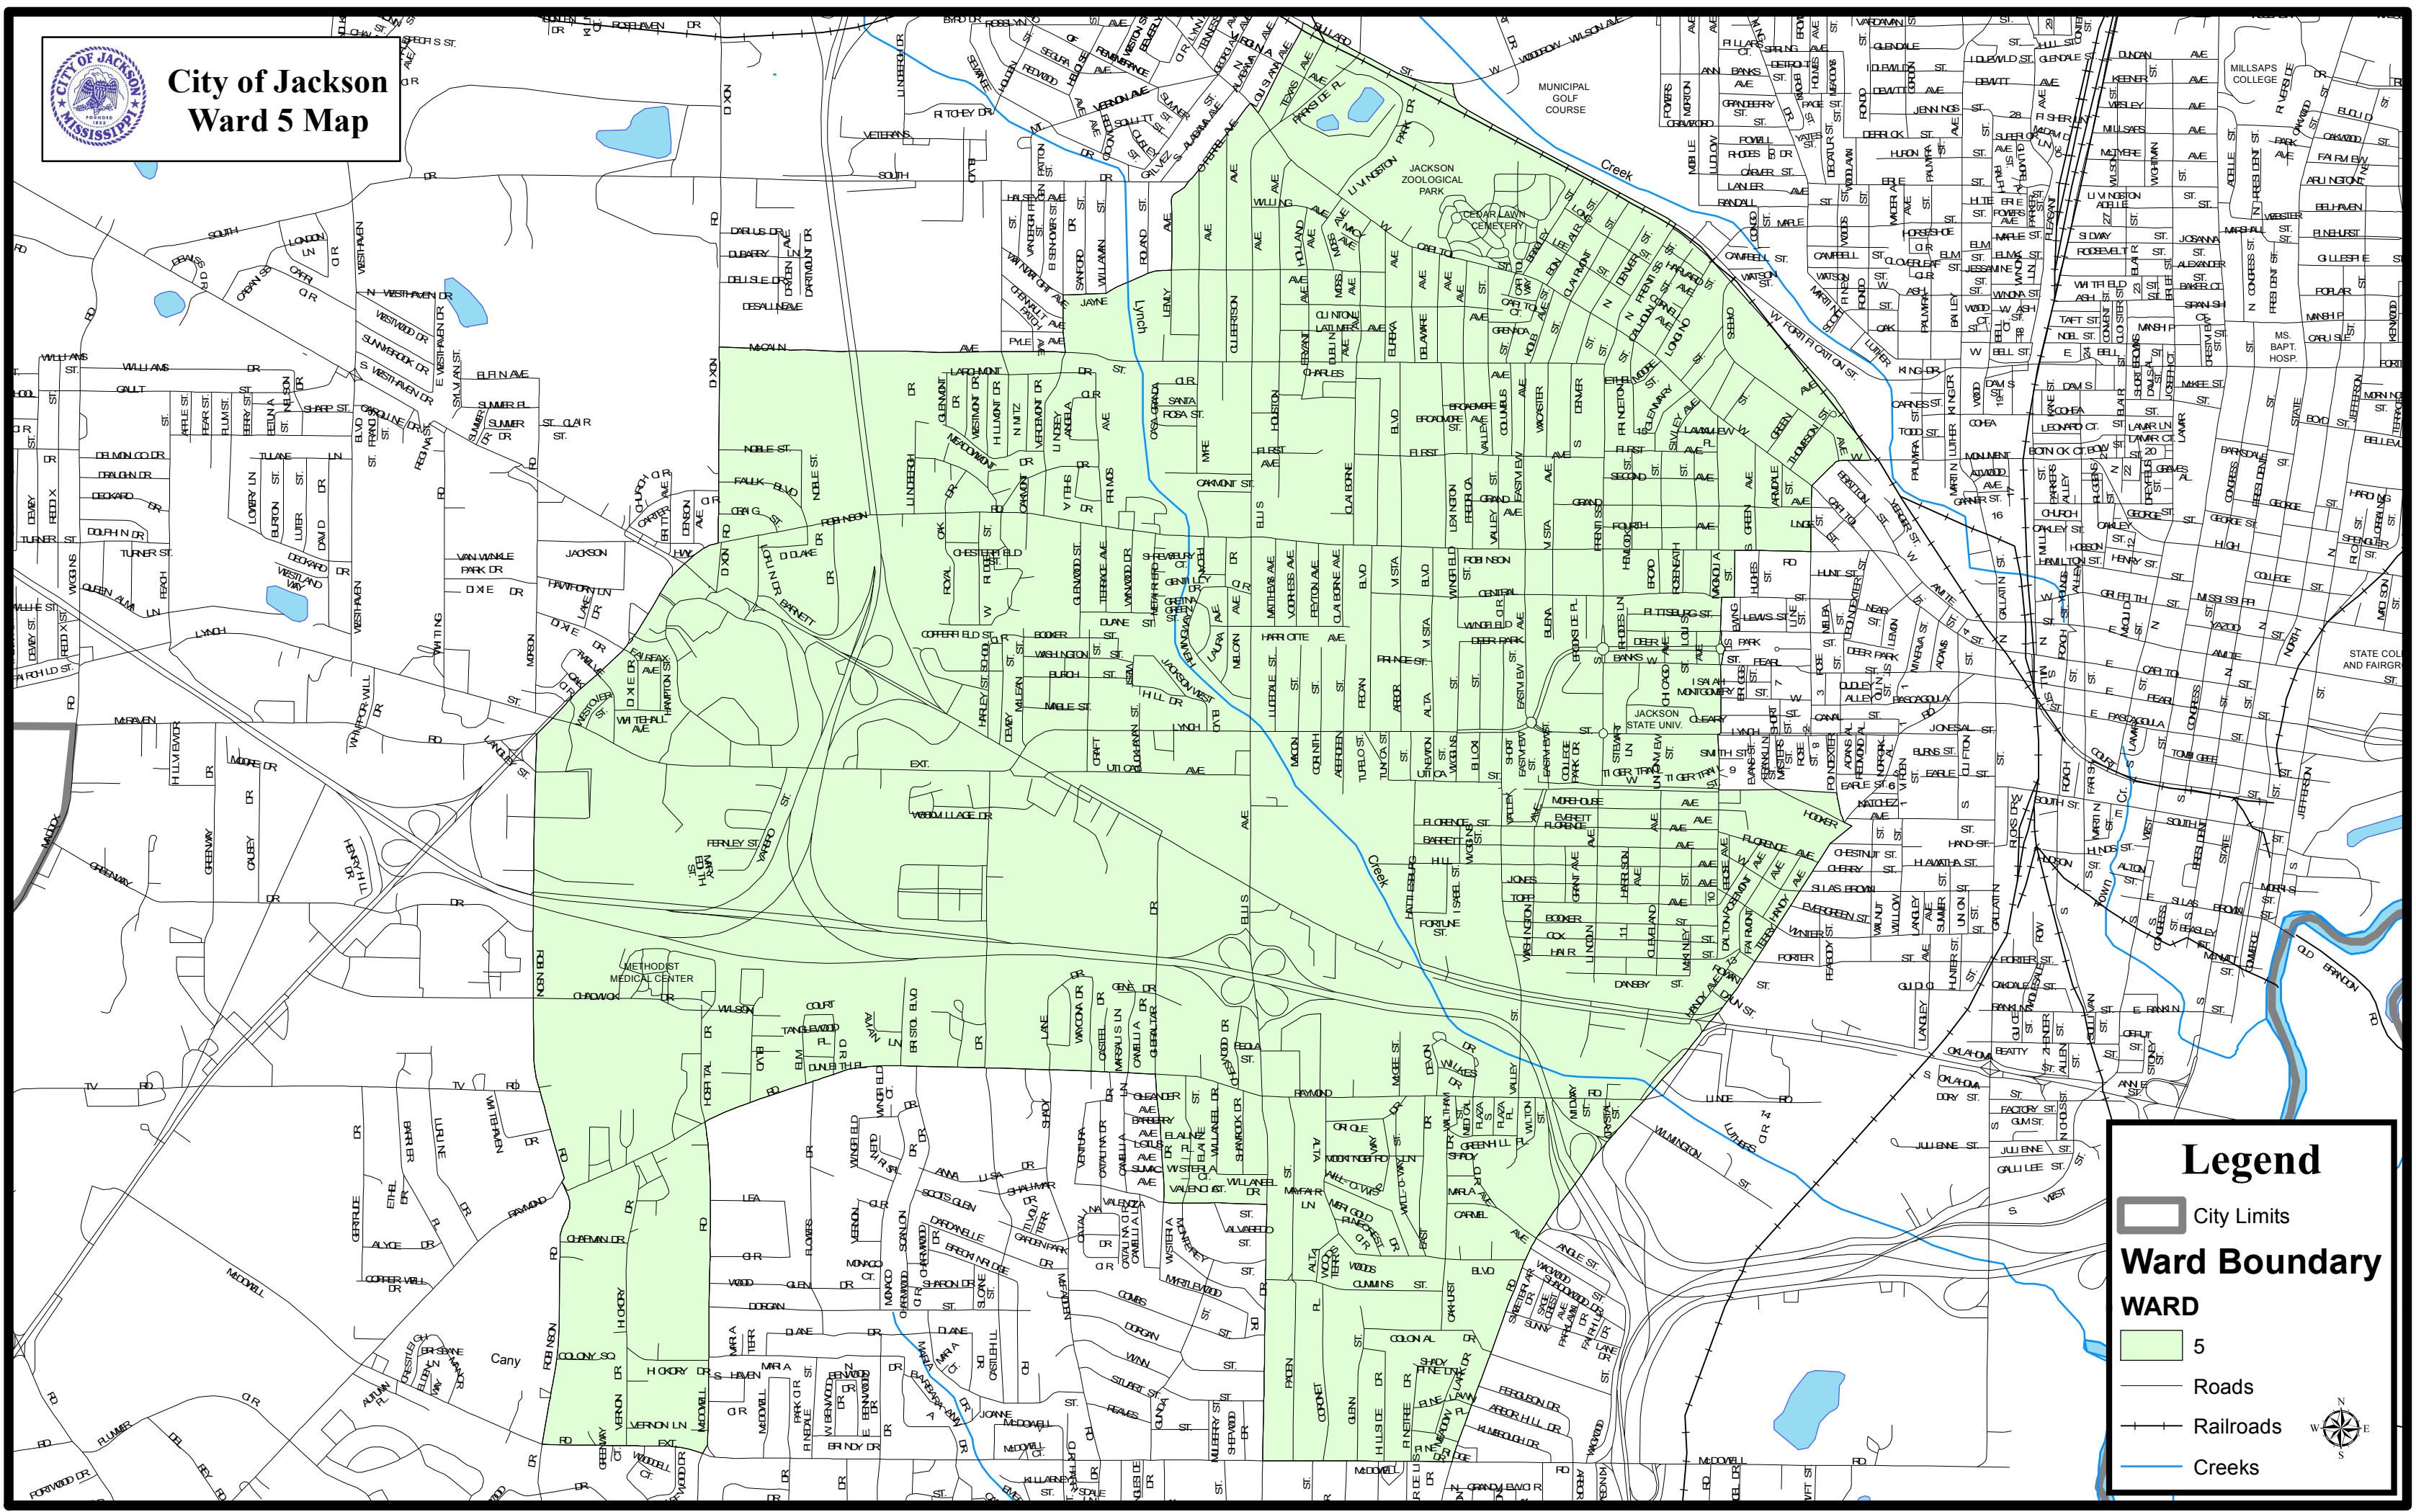

City of Jackson Ward 5 Map

Legend

-  City Limits
- Ward Boundary**
- WARD**
-  5
-  Roads
-  Railroads
-  Creeks